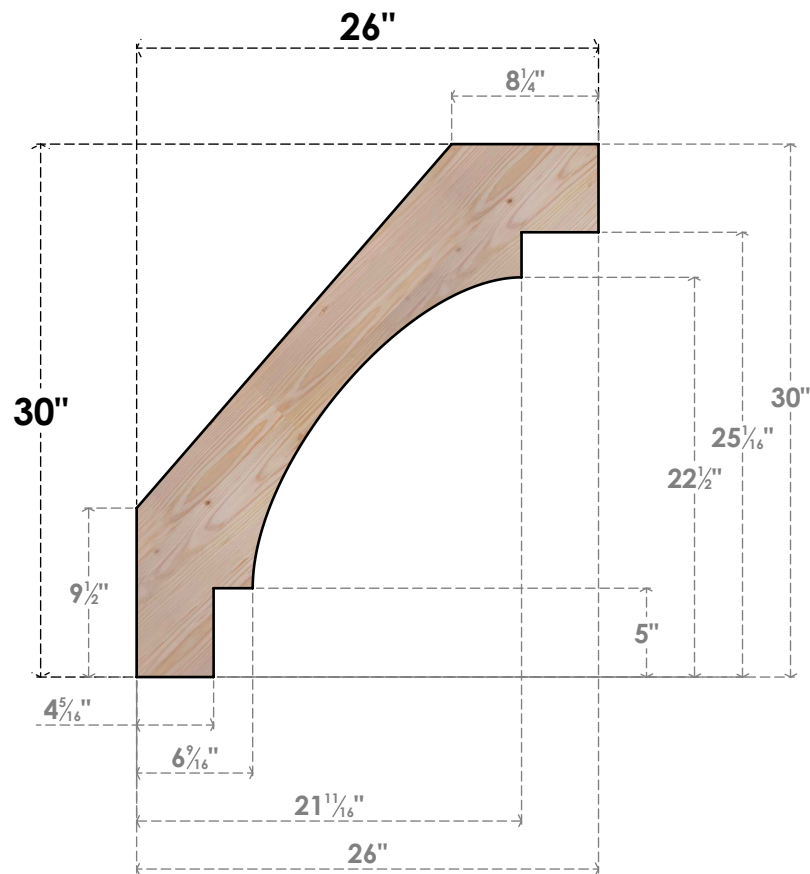

BRC06X26X30MRC00SDF

5 1/2"W X 26"D X 30"H MERCED SMOOTH BRACE, DOUGLAS FIR

SIDE

FRONT

EKENA MILLWORK
 2300 WEST MAIN ST.
 CLARKSVILLE, TX 75426
 TOLL FREE: 866-607-0453
 WWW.EKENAMILLWORK.COM

NOTES

1. INSTALLATION TO BE COMPLETED IN ACCORDANCE WITH MANUFACTURER'S SPECIFICATIONS.
2. DRAWING MAY NOT BE TO SCALE
3. THIS DRAWING IS INTENDED FOR DESIGN AND PLANNING PURPOSES ONLY.
4. ALL INFORMATION CONTAINED HEREIN WAS CURRENT AT THE TIME OF DEVELOPMENT BUT MUST BE REVIEWED AND APPROVED BY THE PRODUCT MANUFACTURER TO BE CONSIDERED ACCURATE.
5. PRODUCTS ARE NOT KILN DRIED. THIS ITEM IS UNIQUE AND WILL CONTAIN THE NATURAL VARIATIONS THAT THE WOOD SPECIES OFFERS. THIS MAY RESULT IN VARIATIONS UP TO 1/4"